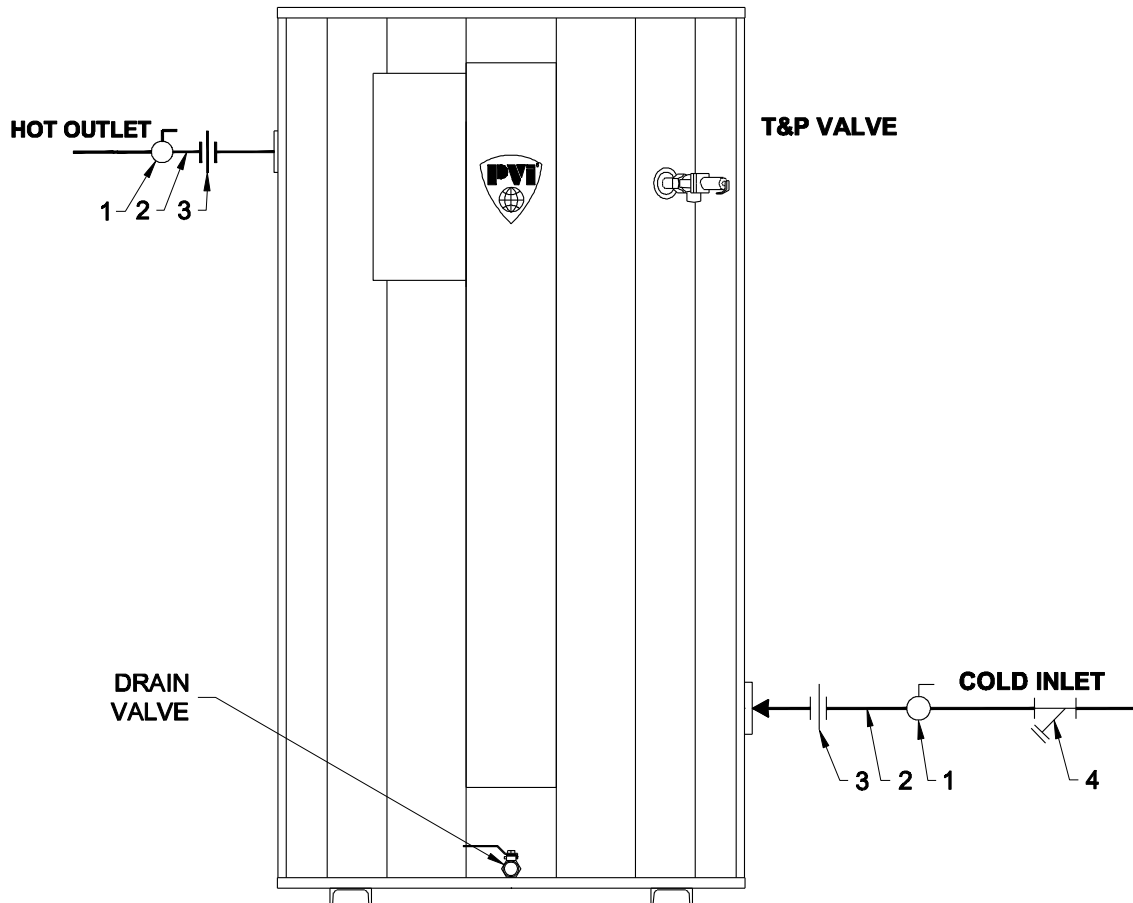

**DURAWATT® ELECTRIC PACKAGED WATER HEATER  
with AquaPLEX® Storage Tank  
500-750 gallon**

**143969 KIT, INSTALLATION DURAWATT 500-750 GALLON**

Part	Qty	Size	Description	Location	PVI P/N
1	2	3"	Watts Isolation Valve - Ball	Cold inlet/Hot outlet	141676
2	2	3"	Pipe nipple brass, 3 x 6"	Cold inlet/Hot outlet	69936
3	2	3"	Union brass	Cold inlet/Hot outlet	4788
4	1	3"	Y-strainer brass	Cold inlet	143078