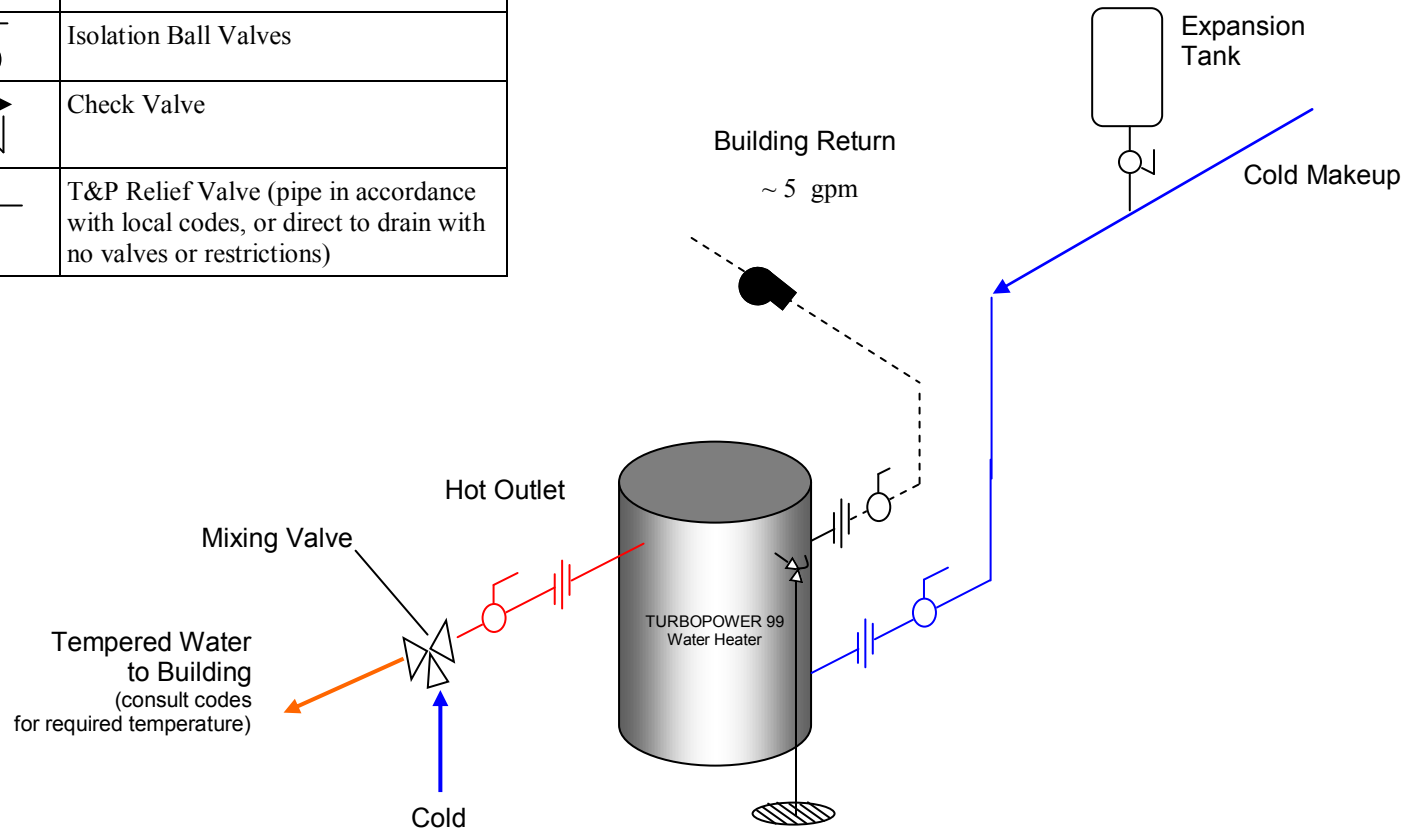

## PIPING GUIDELINE: SINGLE TURBOPOWER® 99 WATER HEATER

	Union
○	Isolation Ball Valves
↗	Check Valve
⚠	T&P Relief Valve (pipe in accordance with local codes, or direct to drain with no valves or restrictions)