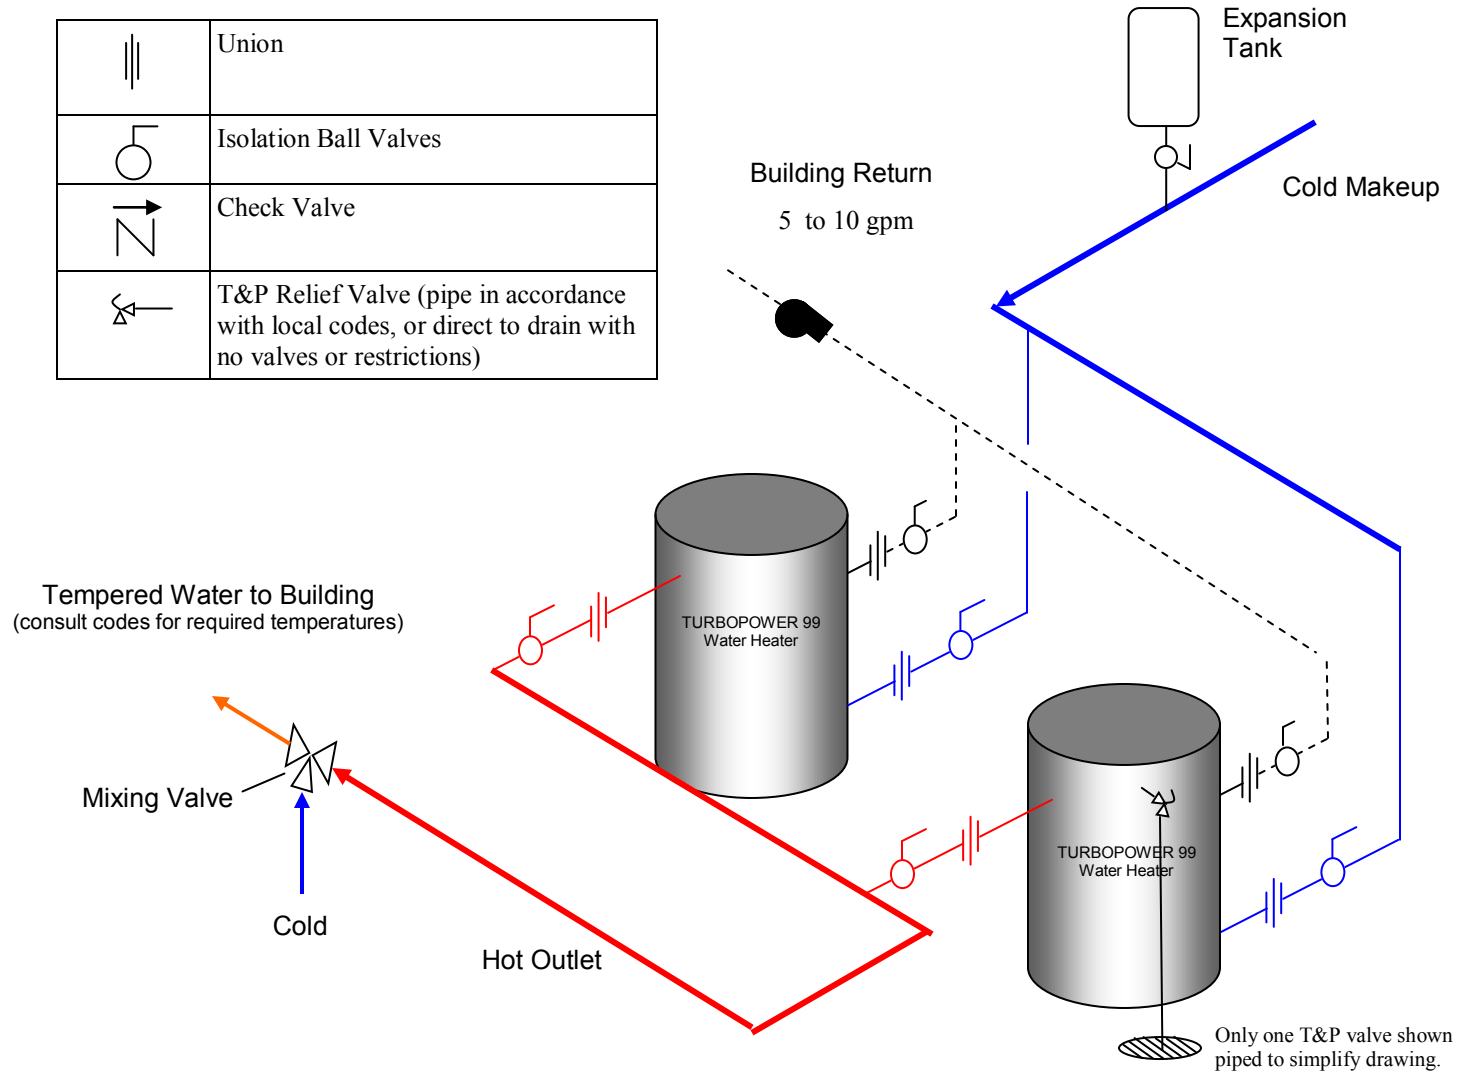

PIPING GUIDELINE: TWO TURBOPOWER® 99 WATER HEATERS WITH REVERSE RETURN PIPING

	Union
	Isolation Ball Valves
	Check Valve
	T&P Relief Valve (pipe in accordance with local codes, or direct to drain with no valves or restrictions)