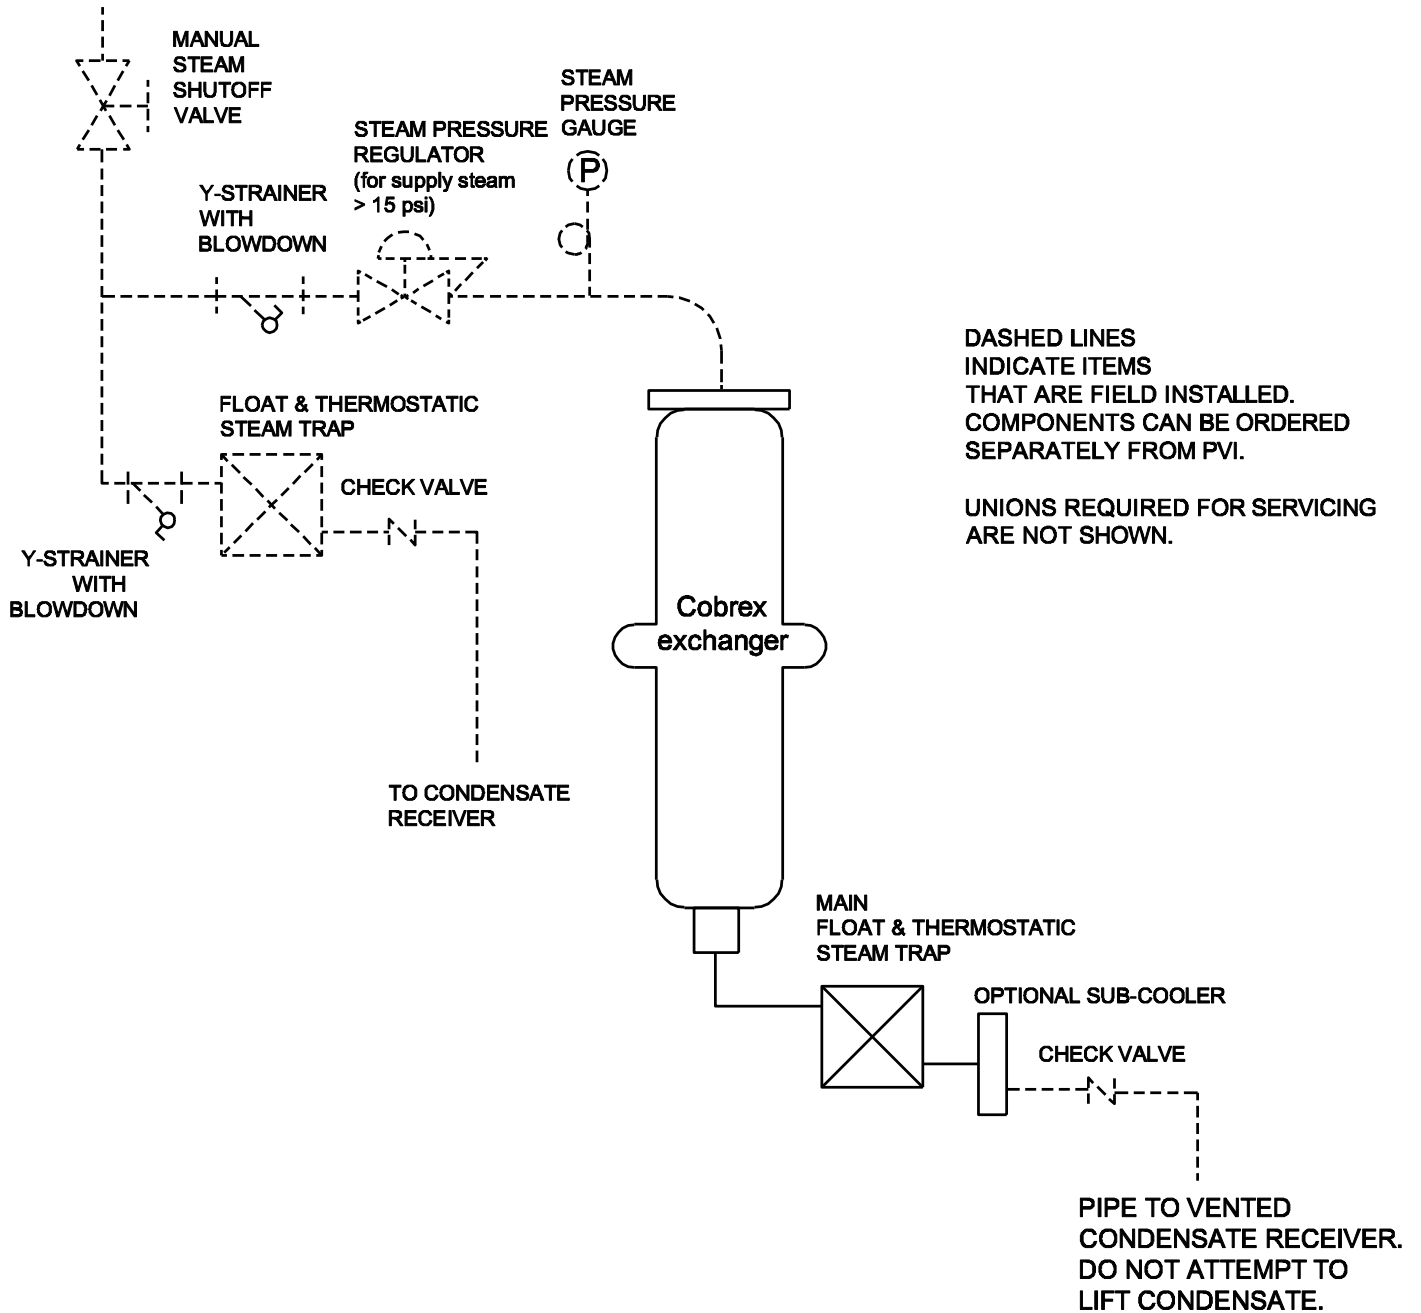

SUGGESTED PIPING DIAGRAM

STEAM SIDE PIPING TO SINGLE EXCHANGER COBREX UNITS

(Configurations 1, 2, 3 and 5)

PVI Industries, LLC
 Fort Worth, TX • (800) 784-8326 • www.pvi.com