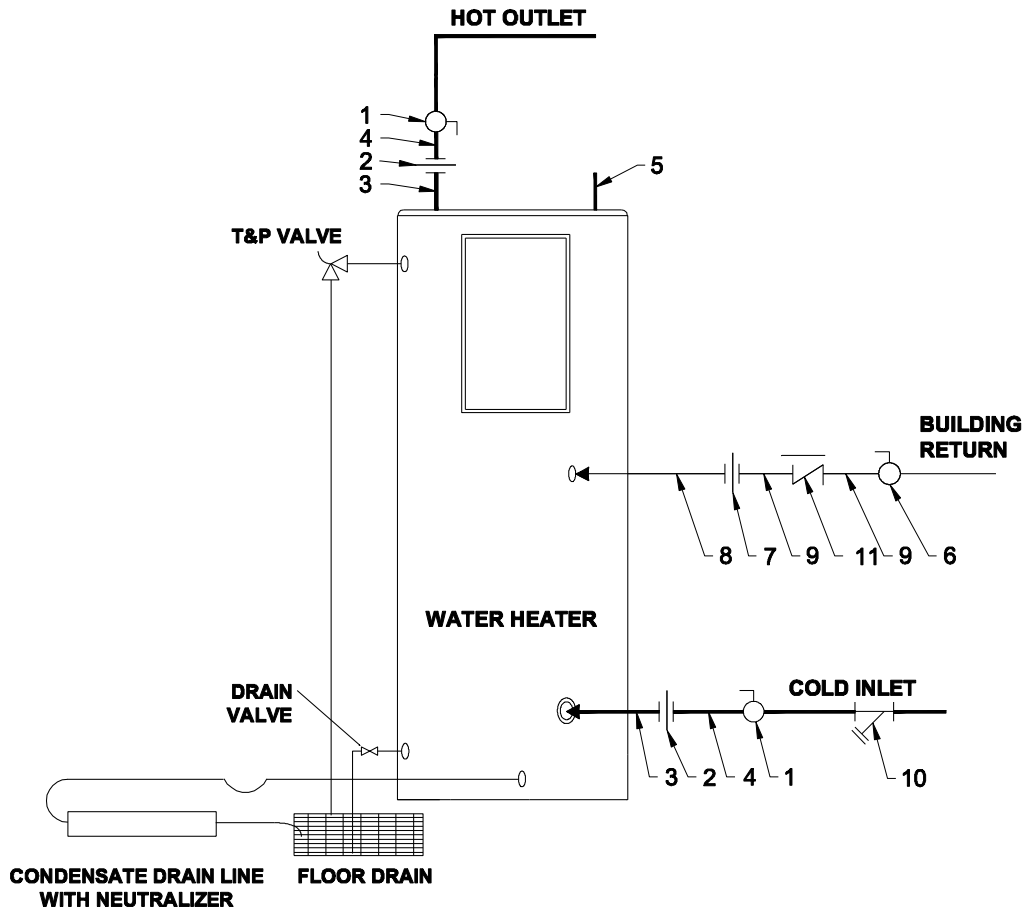

**Conquest® GAS CONDENSING WATER HEATER**  
**AquaPLEX® STORAGE TANK (DUPLEX STAINLESS STEEL)**  
**399 TO 800 MBH**

**143403 KIT, INSTALLATION 399-800 MBH AGC**

Part	Qty	Size	Description	Location	PVI P/N
1	2	2"	Watts Isolation Valve - Ball	Cold inlet/Hot outlet	122397
2	2	2"	Union brass	Cold inlet/Hot outlet	321
3	2	2"	Pipe nipple brass, 2 x 6"	Cold inlet/Hot outlet	6544
4	2	2"	Pipe nipple brass, 2 x 3"	Cold inlet/Hot outlet	6542
5	1	1"	Dormont Gas Connector Hose	Gas inlet	143390
6	1	1"	Watts Isolation Valve - Ball	Building Return	122394
7	1	1"	Union brass	Building Return	6450
8	1	1"	Pipe nipple 1 x 6 brass	Building Return	6530
9	2	1"	Pipe nipple 1 x 3 brass	Building Return	6527
10	1	2"	Y-strainer brass	Cold inlet	143043
11	1	1"	Check Valve	Building Return	123158