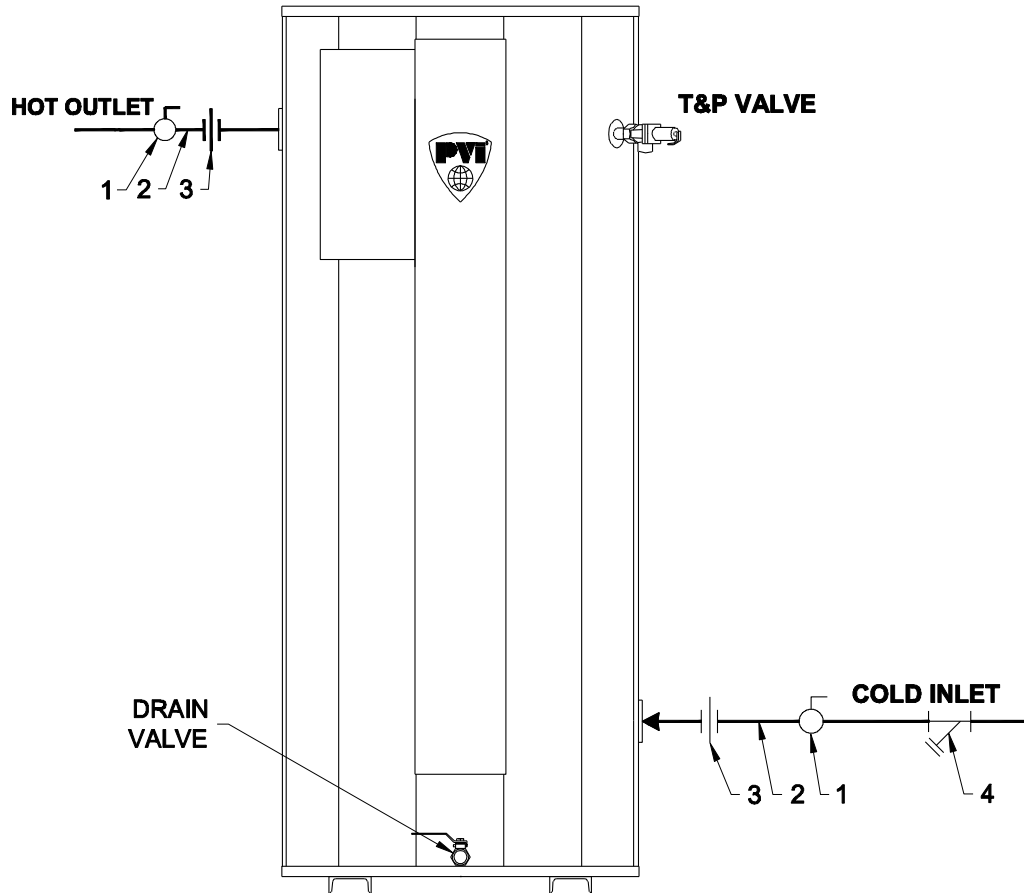

**DURAWATT® ELECTRIC PACKAGED WATER HEATER
with AquaPLEX® Storage Tank
125-400 gallon**

143405 KIT, INSTALLATION DURAWATT 125-400 GALLON

Part	Qty	Size	Description	Location	PVI P/N
1	2	2"	Watts Isolation Valve - Ball	Cold inlet/Hot outlet	122397
2	2	2"	Pipe nipple brass, 2 x 6"	Cold inlet/Hot outlet	6544
3	2	2"	Union brass	Cold inlet/Hot outlet	321
4	1	2"	Y-strainer brass	Cold inlet	143043