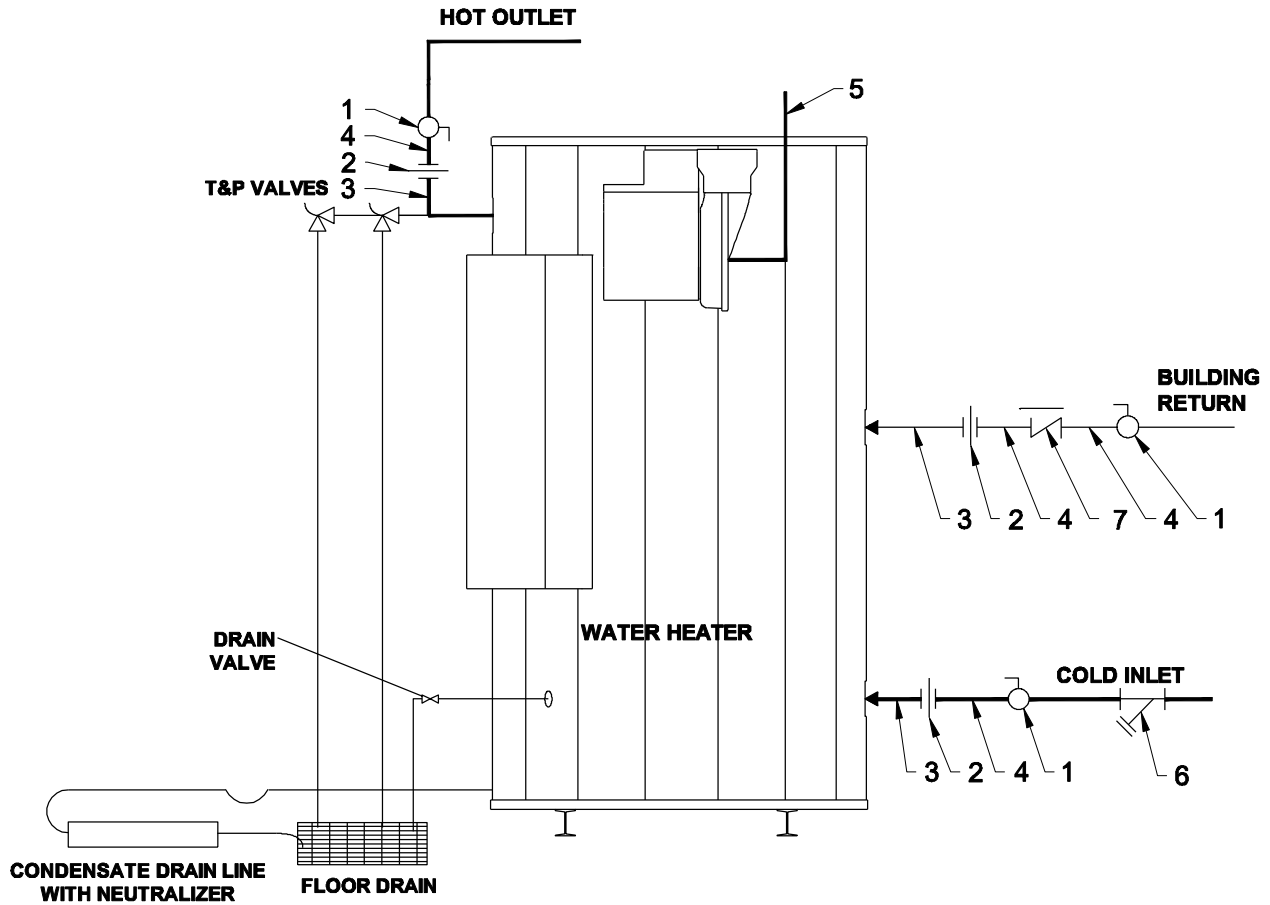

### 143404 KIT, INSTALLATION PVX 225 GALLON

Part	Qty	Size	Description	Location	PVI P/N
1	3	2"	Watts Isolation Valve - Ball	Cold inlet/Hot outlet	122397
2	3	2"	Union brass	Cold inlet/Hot outlet	321
3	3	2"	Pipe nipple brass, 2 x 6"	Cold inlet/Hot outlet	6544
4	4	2"	Pipe nipple brass, 2 x 3"	Cold inlet/Hot outlet	6542
5	1	1"	Dormont Gas Connector Hose	Gas inlet	143390
6	1	2"	Y-strainer brass	Cold inlet	143043
7	1	2"	Check Valve	Building Return	122792