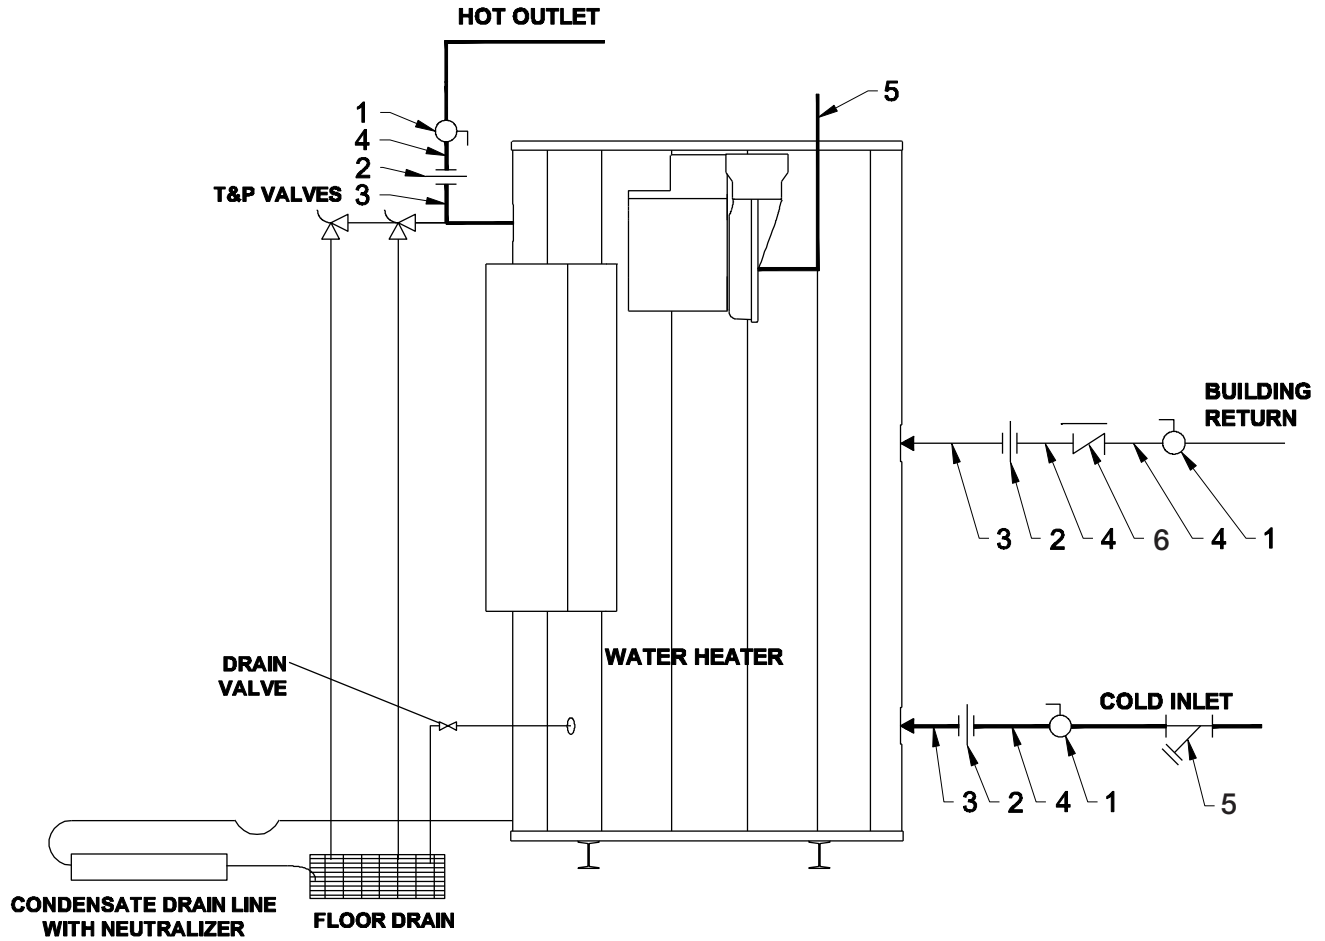

Power VTX[®] Gas Condensing Water Heater

AquaPLEX[®] Duplex Stainless Steel

143403 Kit, Installation PVX 225 Gallon					
Part	Quantity	Size	Description	Location	PVI P/N
1	3	2"	Watts Isolation Valve - Ball	Cold inlet/hot outlet	122397
2	3	2"	Union brass	Cold inlet/hot outlet	321
3	3	2"	Pipe nipple brass, 2x6"	Cold inlet/hot outlet	6544
4	4	2"	Pipe nipple brass, 2x3"	Cold inlet/hot outlet	6542
5	1	2"	Y-strainer brass	Cold inlet	143043
6	1	2"	Check Valve	Building return	122792