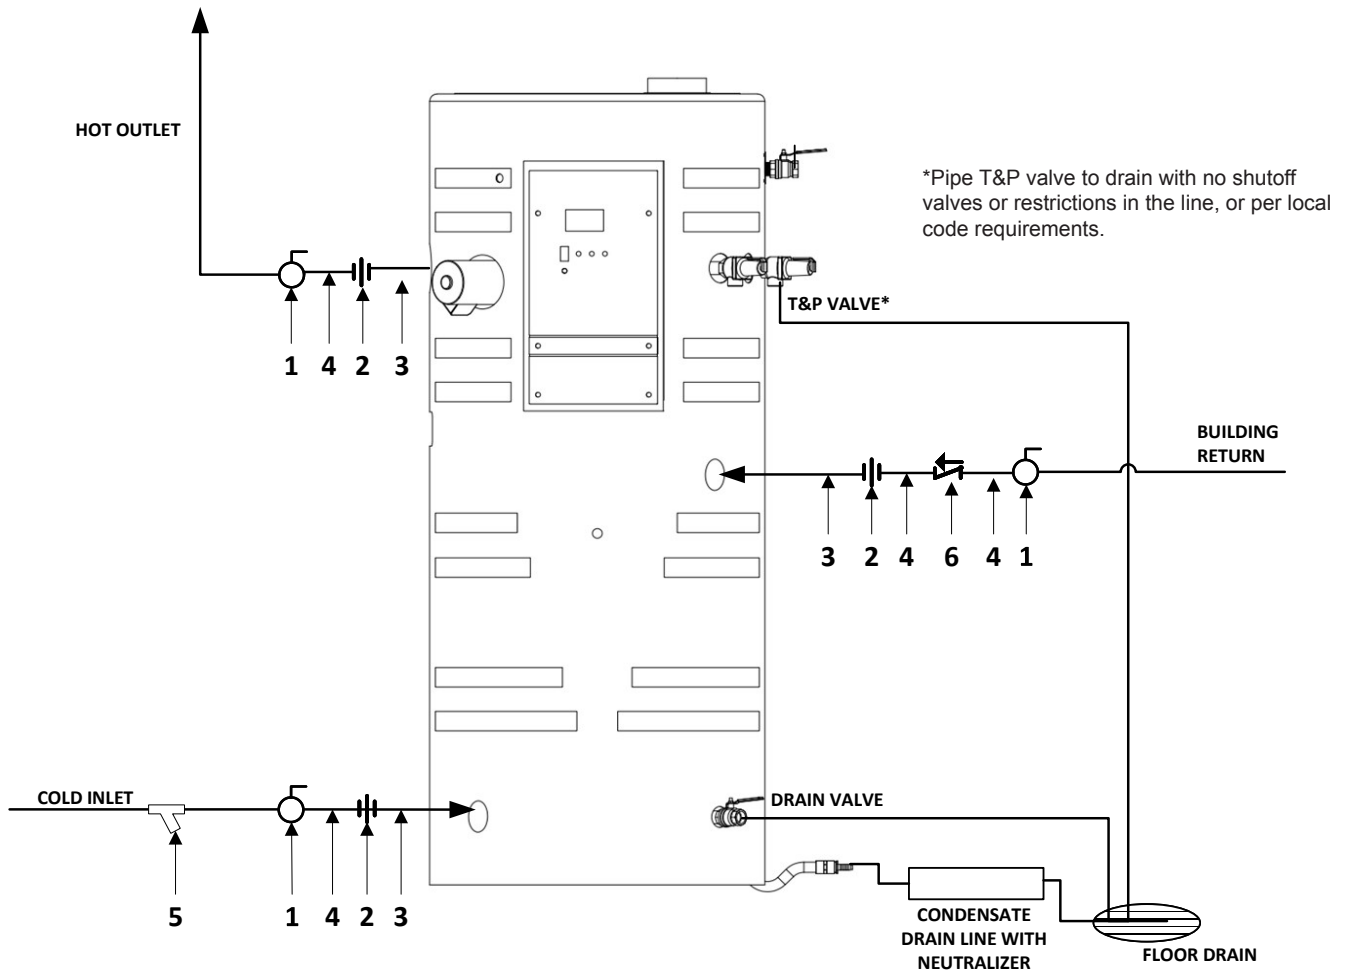

Conquest® Gas Condensing Water Heater

Models CQT900 – CQT1200 • AquaPLEX® Duplex Stainless Steel

143404 Kit, Installation 1100-1200 MBH

Part	Quantity	Size	Description	Location	PVI P/N
1	3	2"	Watts Isolation Valve - Ball	Cold inlet/hot outlet	122397
2	3	2"	Union brass	Cold inlet/hot outlet	321
3	3	2"	Pipe nipple brass, 2x6"	Cold inlet/hot outlet	6544
4	4	2"	Pipe nipple brass, 2x3"	Cold inlet/hot outlet	6542
5	1	2"	Y-strainer brass	Cold inlet	143043
6	1	2"	Check Valve	Building return	122792