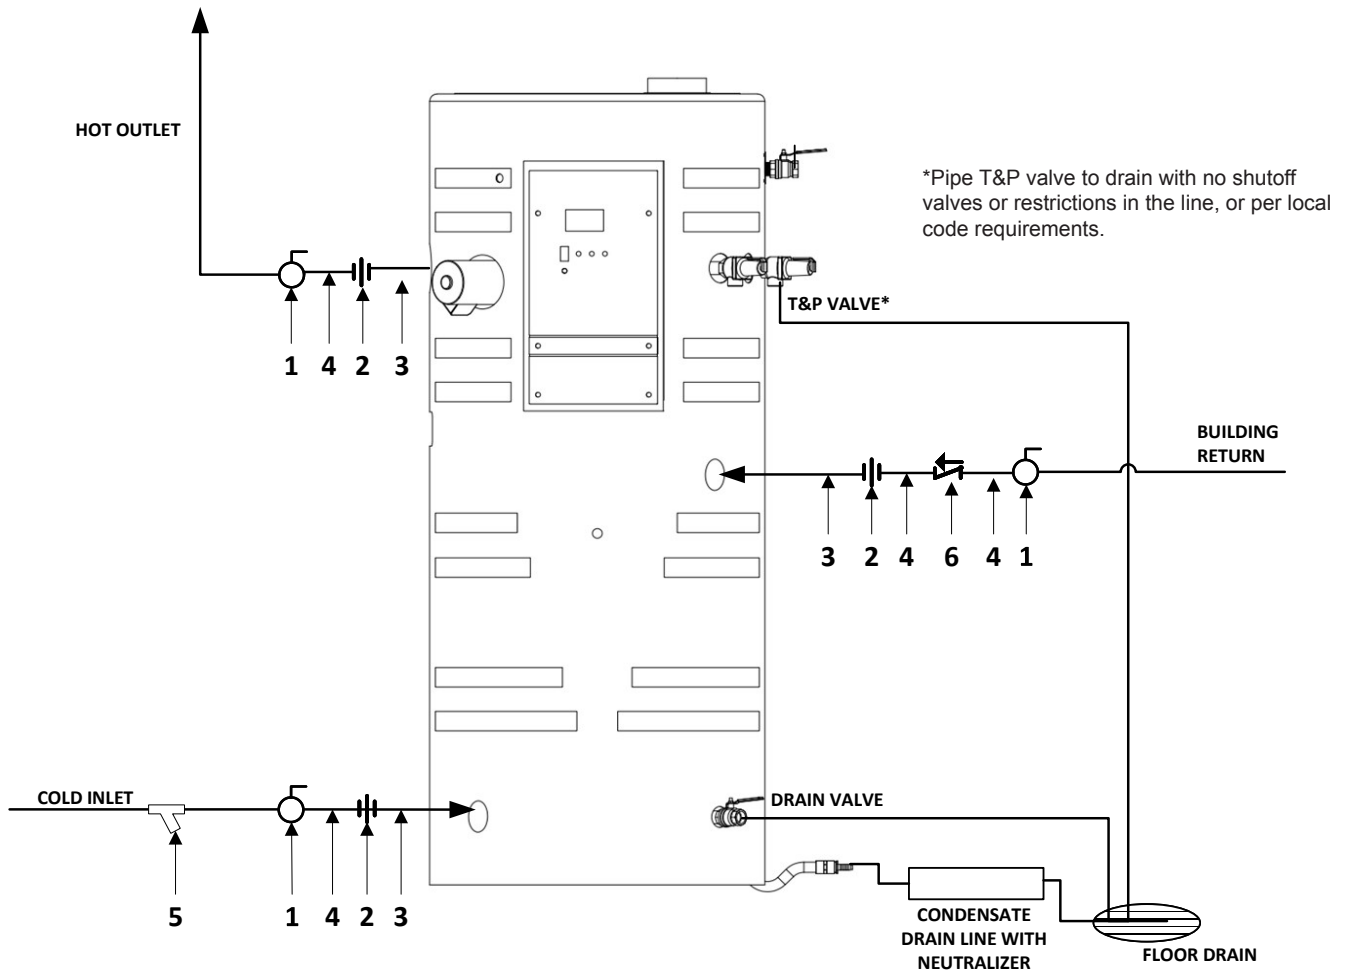

# Conquest® Gas Condensing Water Heater

Models CQT1100, CQT1200 • AquaPLEX® Duplex Stainless Steel

143404 Kit, Installation 1100-1200 MBH

Part	Quantity	Size	Description	Location	PVI P/N
1	3	2"	Watts Isolation Valve - Ball	Cold inlet/hot outlet	122397
2	3	2"	Union brass	Cold inlet/hot outlet	321
3	3	2"	Pipe nipple brass, 2x6"	Cold inlet/hot outlet	6544
4	4	2"	Pipe nipple brass, 2x3"	Cold inlet/hot outlet	6542
5	1	2"	Y-strainer brass	Cold inlet	143043
6	1	2"	Check Valve	Building return	122792